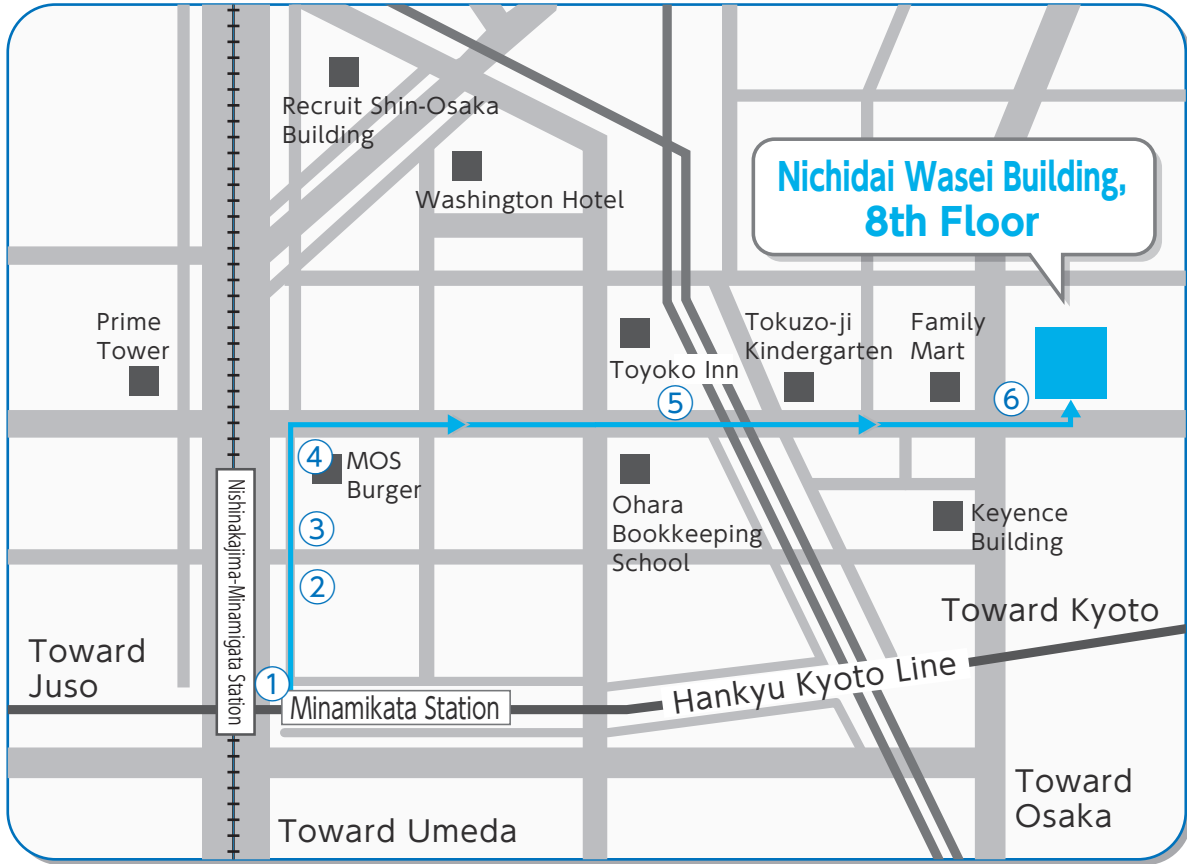

Access from Minamikata Station (Hankyu Line)

Access Map

1 Exit Minamikata Station and turn right.

2 Go straight through the intersection at Nishinakajima-Minamigata Station.

3 Keep walking to the north.

4 Turn right at the intersection with MOS Burger.

5 Go under the overpass.

6 Nichidai Wasei Building.