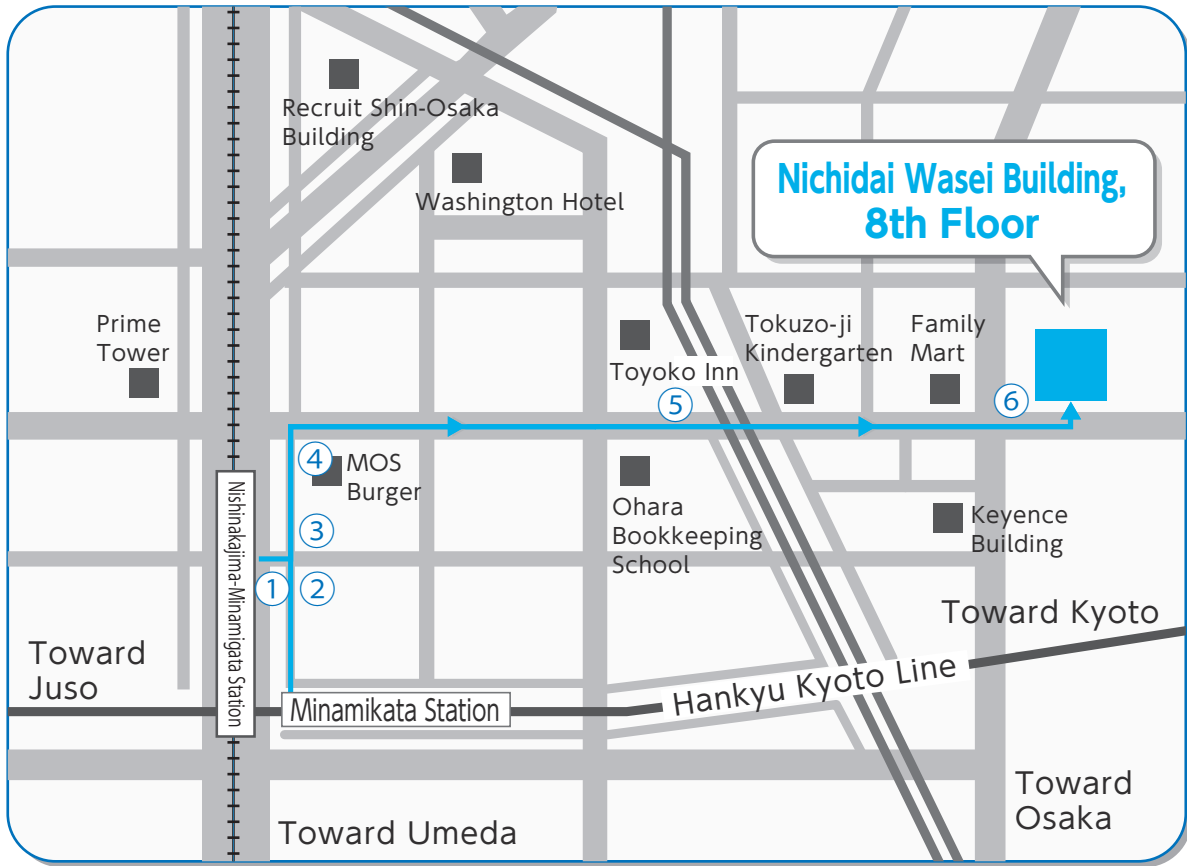

# Access from Nishinakajima-Minamigata Station(Midosuji Line)

Access Map

1 Exit Minamikata Station and turn right.

2 At the Nishinakajima-Minamigata intersection, head north.

3 Continue walking straight to the north.

4 Turn right at the MOS Burger intersection.

5 Go under the overpass.

6 Nichidai Wasei Building