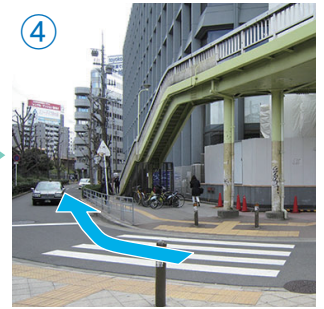

Access from Shin-Osaka Station

Access Map

1 Go straight along the road beside the rotary.

2 Go under the elevated structure.

3 Turn left at the crosswalk.

4 Continue along the curve of the road.

5 Pass in front of Toyoko Inn.