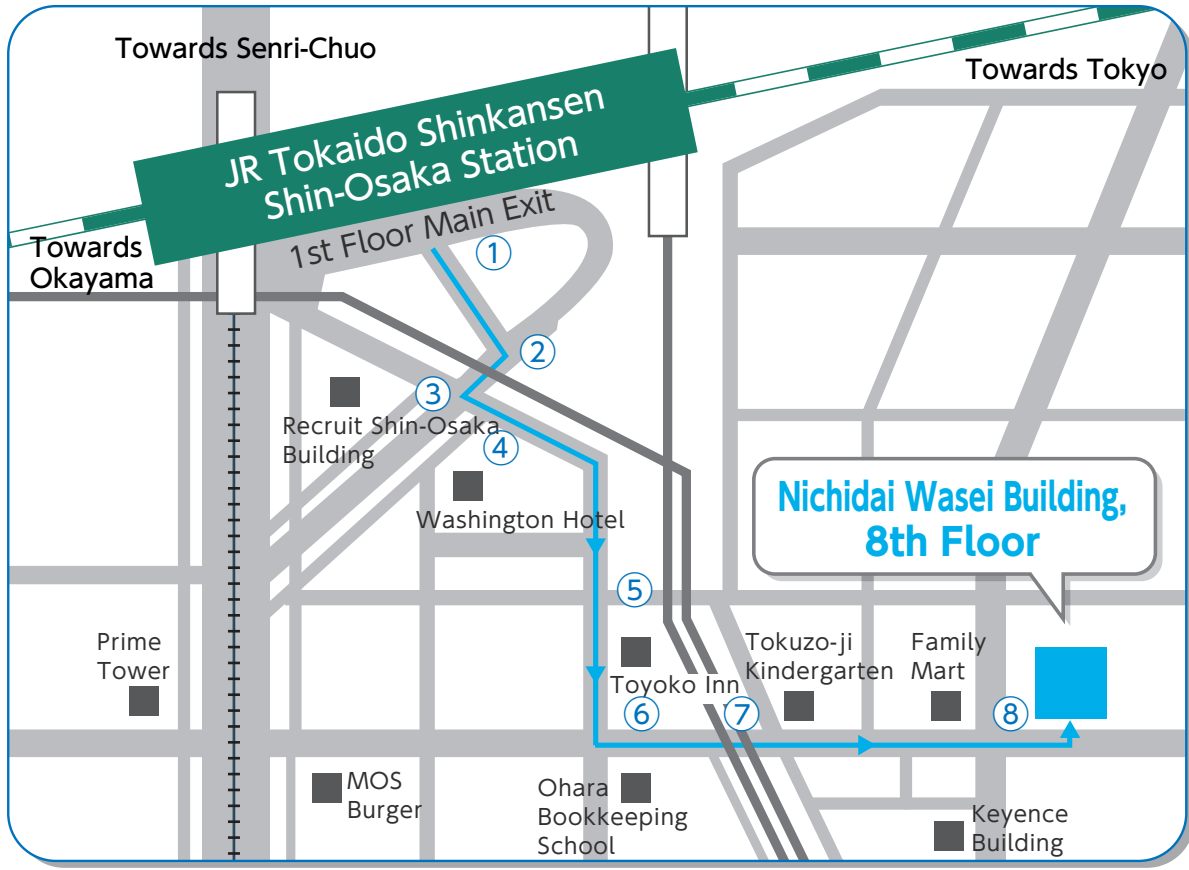

Access from Shin-Osaka Station

Access Map

1 Go straight along the road beside the rotary.

2 Go under the elevated structure.

3 Turn left at the crosswalk.

4 Continue along the curve of the road.

5 Pass in front of Toyoko Inn.

6 Turn left at the bento shop.

7 Go under the overpass.

8 Nichidai Wasei Building

医療法人医誠会
大阪医誠会がん・神経難病治療クリニック
Osaka ISEIKAI Cancer and Neurological Disease Treatment Clinic

TEL:0570-006-355

8th Floor, Nichidai Wasei Building, 2-9-15 Higashinakajima,
 Higashiyodogawa Ward, Osaka 533-0033